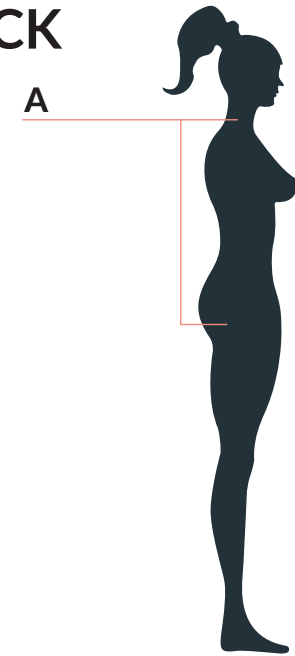

RECREATION SIZE CHART

WOMEN

Jersey

Location/specification		3XS	2XS	XS	S	M	L	XL	2XL	3XL
Rear middle length	A	56	58	60	62	64	66	68	70	72
Chest	B	32	34	35,5	37,5	39,5	41	43	45	47
Bust	C	39	41	43	45	47	49	51	53	55
Front zipper length	D	51	52,5	54	55,5	57	59	60,5	62	63

Bibshort

Location/specification		3XS	2XS	XS	S	M	L	XL	2XL	3XL
The waist	E	24	26	28	30	32	34	36	38	40
Hipline	F	31	33	35	37	39	41	43	45	47
Thigh	G	19	20	21	22	23	24	25	26	27
Inner length	H	19	19	20	20	21	22	22	23	23
Foot mouth	I	15	16	17	18	19	20	21	22	23

BACK

FRONT